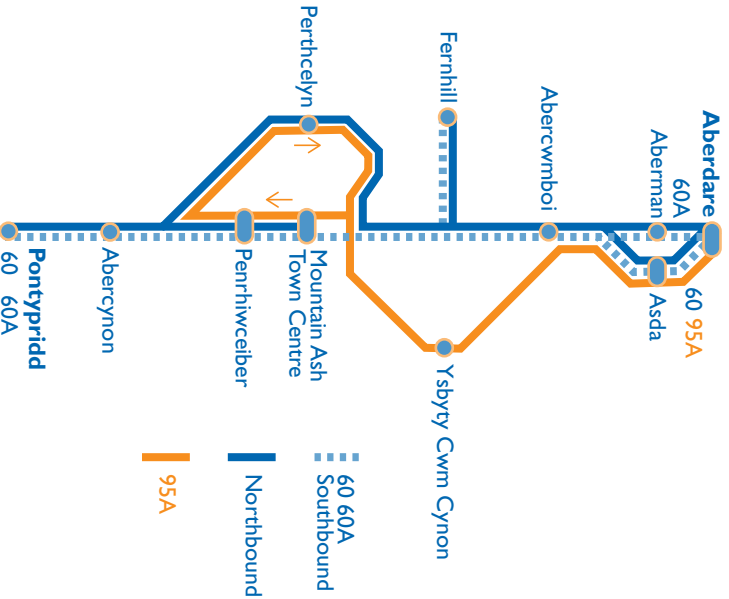

Includes

New Route 95A
now via Hospital:
Ysbyty Cwm Cynon

Stagcoach

To purchase longer duration megarider tickets visit:
www.buymymegarider.com

During phase 2 between 31st August 2015 - 11th October 2015 Route 60 / 60A Aberdare to Pontypridd will resume normal service. Pontypridd to Aberdare will operate via Perthcelyn, as a result these journeys will take approximately 15 minutes longer. From 1st September the 95A Route will serve Ysbyty Cwm Cynon. The new route will use the A4059 between Asda and Mountain Ash and travel clockwise around Perthcelyn and return to Aberdare via the A4059, calling at Ysbyty Cwm Cynon in both directions.

Aberdare • Mountain Ash • Abercynon • Pontypridd **60 60A**

MONDAYS TO SATURDAYS except Bank Holiday Mondays

route number	60A	60A	60A	60A	60	60A	60	60A	60	60A	60	60A	60	
Aberdare bus station std 12	0605	0635	0705	0740	0755	0810	0825			40	55	10	25	1640
Cwmbach ASDA	▼	▼	▼	▼	0801	▼	0831			▼	01	▼	31	▼
Aberaman General Picton Inn	0610	0641	0711	0746	▼	0816	▼			46	▼	16	▼	1646
Abercwmboi Cap Coch	0614	0645	0715	0750	0805	0820	0835			50	05	20	35	1650
Fernhill terminus	0619	0650	0720	0755	0810	0825	0840			55	10	25	40	1655
Mountain Ash railway stn	0626	0658	0728	0803	0818	0833	0848			03	18	33	48	1703
Penrhwiwceiber Lee Hotel	0631	0703	0733	0808	0823	0838	0853			08	23	38	53	1708
Ynysboeth Hotel	0636	0709	0739	0814	0829	0844	0859			14	29	44	59	1714
Abercynon clock	0641	0714	0744	0819	0834	0849	0904			19	34	49	04	1719
Cilfynydd Inn	▼	▼	▼	▼	▼	▼	▼			▼	▼	▼	▼	▼
Pontypridd bus station	0650	0724	0754	0829	0844	0859	0914			29	44	59	14	1729